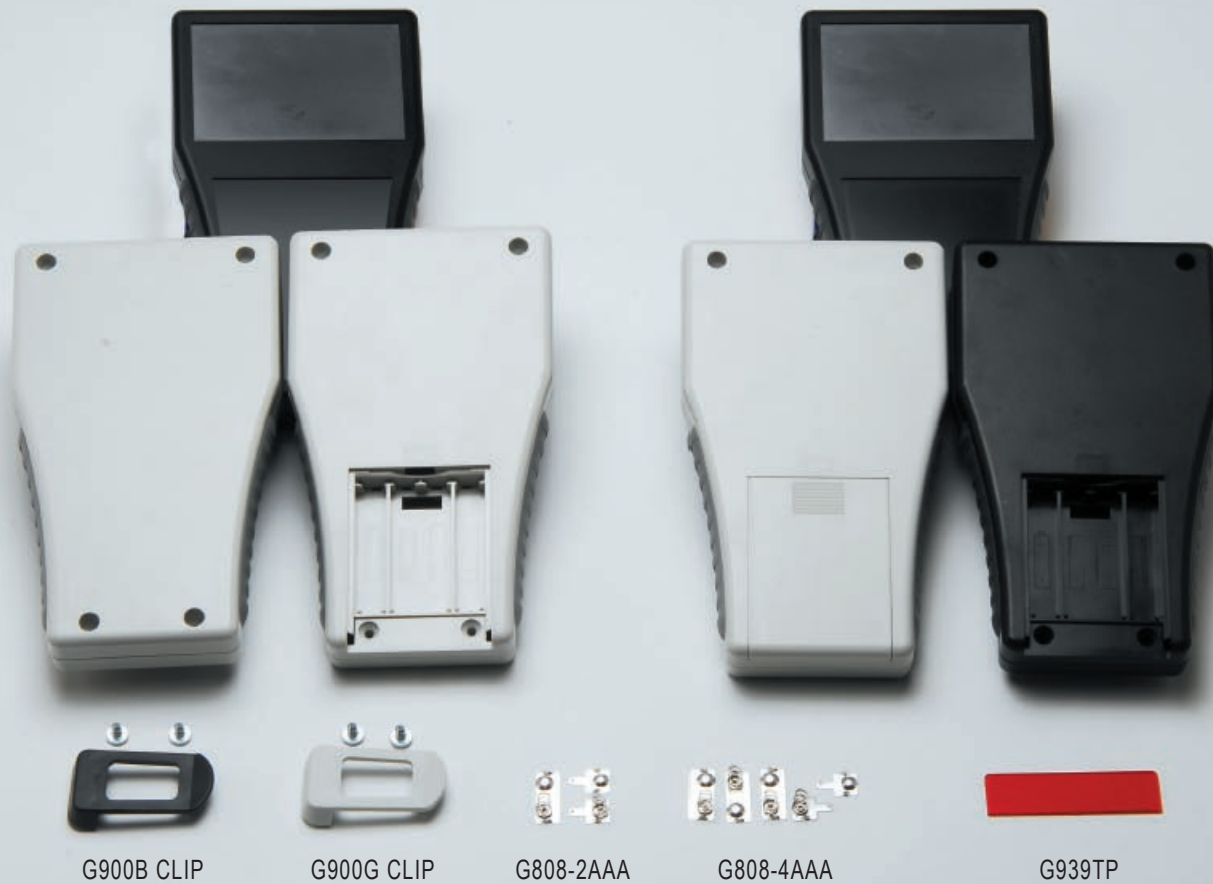

G8XX, TYPE C SERIES

HAND-HELD DOUBLE INJECTION PLASTIC ENCLOSURE

PRODUCT INFORMATION

MATERIAL:

- Moulded in high impact ABS, grey and black color.

FEATURES:

- Molded dark grey rubber sides for durability and grip.
- Designed to accept 2 AAA battery or 4 AAA battery.
- Recessed display area : 78 x 52 mm.
- “ G808-4AAA “ – 4 AAA battery contact kit is available.
- “ G808-2AAA “ – 2 AAAa battery contact kit is available.
- “ G900B Clip “ – Black belt clip and “ G900G Clip “ – Grey belt clip is available for ordering.
- G939TP “ – Red transparent panel is also available.

ITEM No.	COLOR	BATTERY COMPARTMENT
G808G	Grey	No
G808B	Black	No
G808G(BC)	Grey	Yes
G808B(BC)	Black	Yes
G808-2AAA	2 AAA Battery contact kit	
G808-4AAA	4 AAA Battery contact kit	

G808G/G808B

G808G(BC)/G808B(BC)

G808-2AAA

70978-000(X1)+70979-000(X1)+70980-000(X1)

G808-4AAA

70978-000(X1)+70979-000(X1)+70980-000(X1)+70980-040(x2)