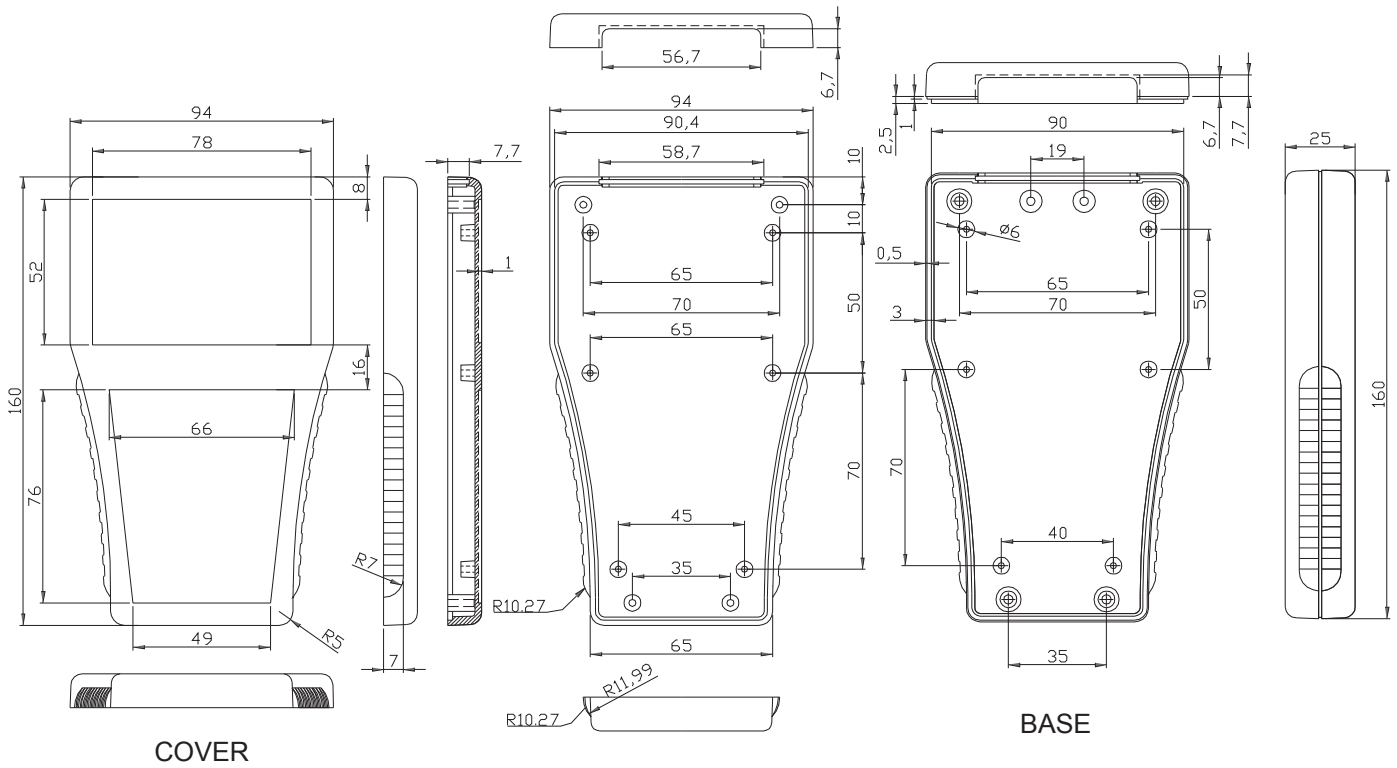

G8XX, TYPE C SERIES

HAND-HELD DOUBLE INJECTION PLASTIC ENCLOSURE

PRODUCT INFORMATION

MATERIAL:

- Moulded in high impact ABS, grey and black color.

FEATURES:

- Molded dark grey rubber sides for durability and grip.
- Designed to accept 2 AAA battery or 4 AAA battery.
- Recessed display area : 78 x 52 mm.
- “ G808-4AAA “ – 4 AAA battery contact kit is available.
- “ G808-2AAA “ – 2 AAAa battery contact kit is available.
- “ G900B Clip “ – Black belt clip and “ G900G Clip “ – Grey belt clip is available for ordering.
- G939TP “ – Red transparent panel is also available.

ITEM No.	COLOR	BATTERY COMPARTMENT
G808G	Grey	No
G808B	Black	No
G808G(BC)	Grey	Yes
G808B(BC)	Black	Yes
G808-2AAA	2 AAA Battery contact kit	
G808-4AAA	4 AAA Battery contact kit	

G808G/G808B

G808G(BC)/G808B(BC)

G808-2AAA

70978-000(X1)+70979-000(X1)+70980-000(X1)

G808-4AAA

70978-000(X1)+70979-000(X1)+70980-000(X1)+70980-040(x2)