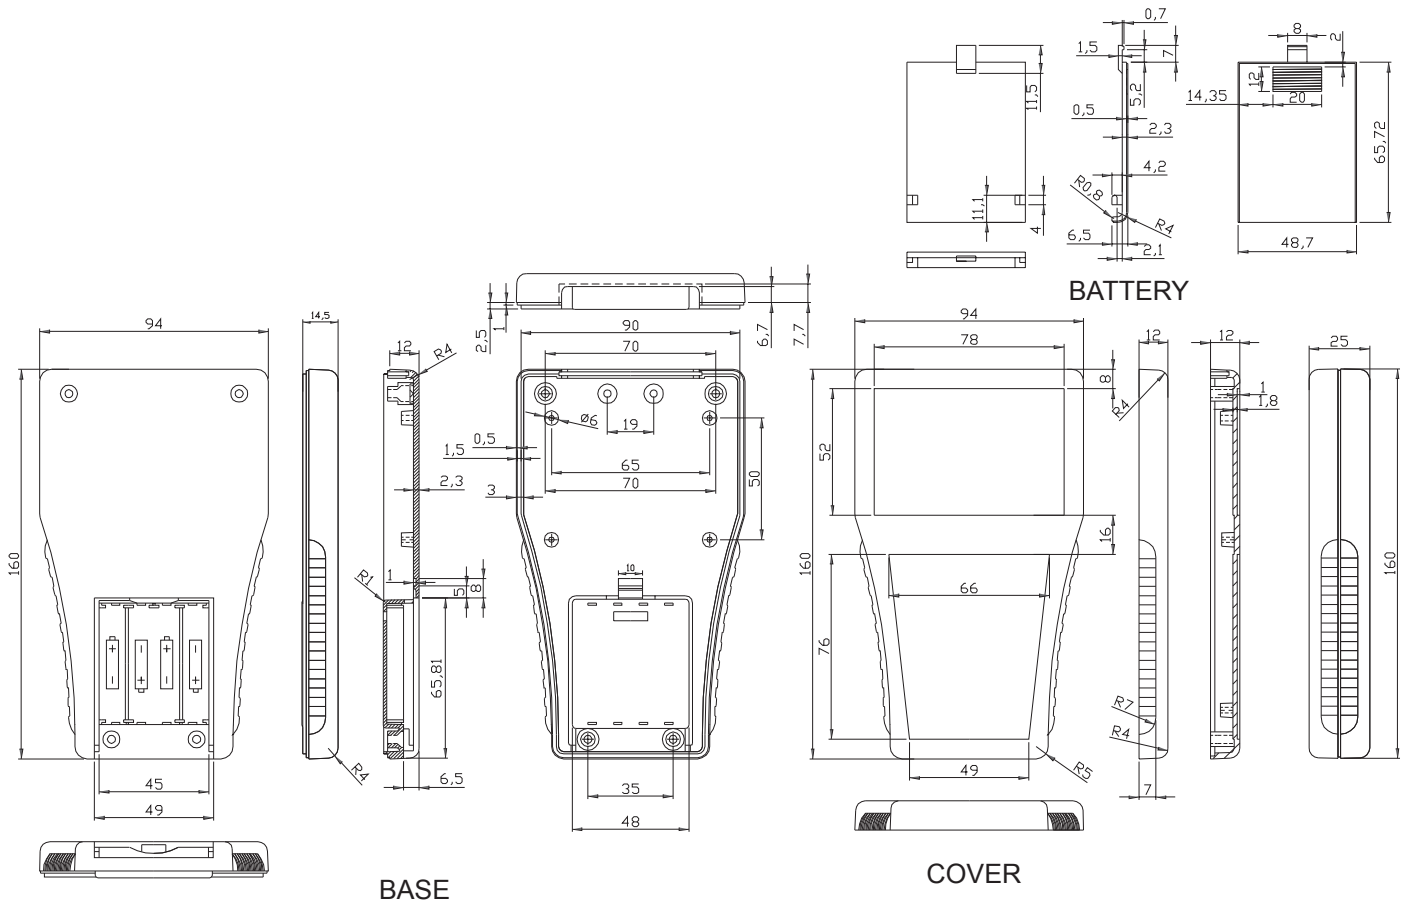

G8XX, TYPE C SERIES

HAND-HELD DOUBLE INJECTION PLASTIC ENCLOSURE

PRODUCT INFORMATION

MATERIAL:

- Moulded in high impact ABS, grey and black color.

FEATURES:

- Molded dark grey rubber sides for durability and grip.
- Designed to accept 2 AAA battery or 4 AAA battery.
- Recessed display area : 78 x 52 mm.
- “ G808-4AAA “ – 4 AAA battery contact kit is available.
- “ G808-2AAA “ – 2 AAAa battery contact kit is available.
- “ G900B Clip “ – Black belt clip and “ G900G Clip “ – Grey belt clip is available for ordering.
- G939TP “ – Red transparent panel is also available.

ITEM No.	COLOR	BATTERY COMPARTMENT
G808G	Grey	No
G808B	Black	No
G808G(BC)	Grey	Yes
G808B(BC)	Black	Yes
G808-2AAA	2 AAA Battery contact kit	
G808-4AAA	4 AAA Battery contact kit	

G808G/G808B

G808G(BC)/G808B(BC)

G808-2AAA

70978-000(X1)+70979-000(X1)+70980-000(X1)

G808-4AAA

70978-000(X1)+70979-000(X1)+70980-000(X1)+70980-040(x2)