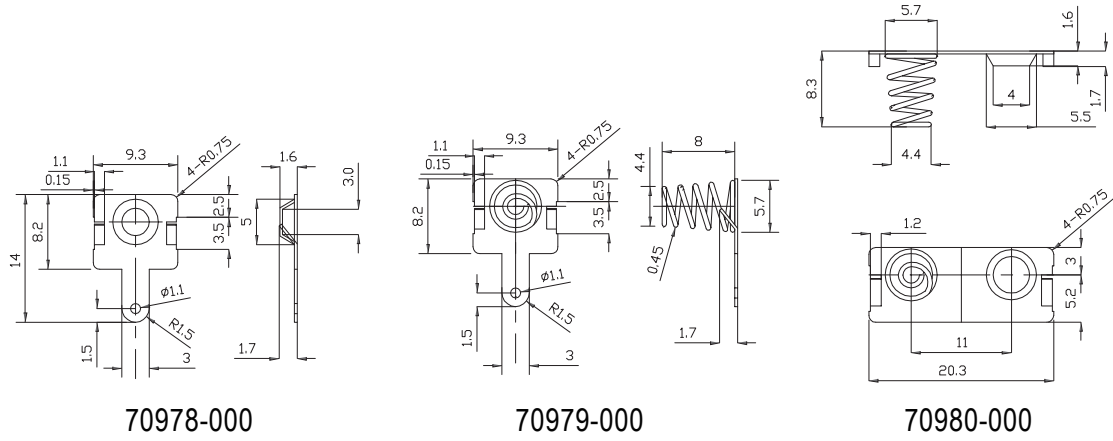

G8XX, TYPE C SERIES

HAND-HELD DOUBLE INJECTION PLASTIC ENCLOSURE

PRODUCT INFORMATION

MATERIAL:

- Moulded in high impact ABS, grey and black color.

FEATURES:

- Molded dark grey rubber sides for durability and grip.
- Designed to accept 2 AAA battery or 4 AAA battery.
- Recessed display area : 78 x 52 mm.
- “ G808-4AAA “ – 4 AAA battery contact kit is available.
- “ G808-2AAA “ – 2 AAAa battery contact kit is available.
- “ G900B Clip “ – Black belt clip and “ G900G Clip “ – Grey belt clip is available for ordering.
- G939TP “ – Red transparent panel is also available.

ITEM No.	COLOR	BATTERY COMPARTMENT
G808G	Grey	No
G808B	Black	No
G808G(BC)	Grey	Yes
G808B(BC)	Black	Yes
G808-2AAA	2 AAA Battery contact kit	
G808-4AAA	4 AAA Battery contact kit	

G808G/G808B

G808G(BC)/G808B(BC)

G808-2AAA

70978-000(X1)+70979-000(X1)+70980-000(X1)

G808-4AAA

70978-000(X1)+70979-000(X1)+70980-000(X1)+70980-040(x2)