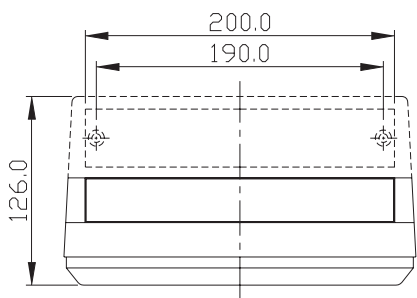

G15XX, TYPE C SERIES

PRO-DESK ENCLOSURE, G1507

PRODUCT INFORMATION

MATERIAL:

- High impact ABS UL94-HB.

FEATURES:

- Modern and styling design.
- Top and bottom design with aluminum front panel which is convenient for machining.
- One plastic panel at the rear of case for cable grommets and plug entry.
- 4 PCS of rubber feet are included.

ITEM No.	COLOR	EXTERNAL DIMENSION(MM)
G1507	Light Gray	228 X 216 X 126/50

G1507

Bottom part inside view

Back view