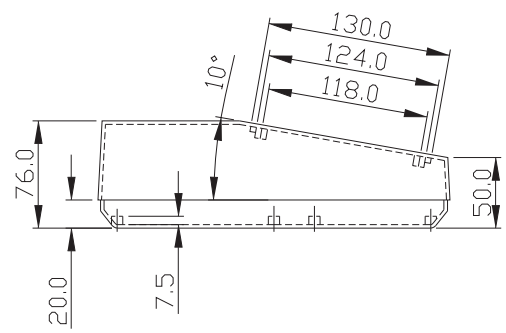

G15XX, TYPE C SERIES

PRO-DESK ENCLOSURE, G1507

PRODUCT INFORMATION

MATERIAL:

- High impact ABS UL94-HB.

FEATURES:

- Modern and styling design.
- Top and bottom design with aluminum front panel which is convenient for machining.
- One plastic panel at the rear of case for cable grommets and plug entry.
- 4 PCS of rubber feet are included.

ITEM No.	COLOR	EXTERNAL DIMENSION(MM)
G1507	Light Gray	228 X 216 X 126/50

G1507

Bottom part inside view

Back view