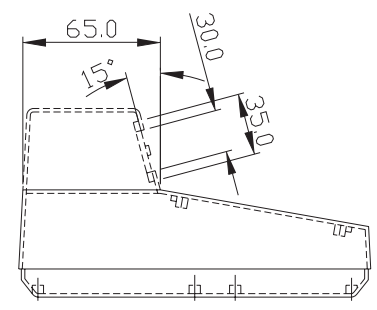

G15XX, TYPE C SERIES

PRO-DESK ENCLOSURE, G1507

PRODUCT INFORMATION

MATERIAL:

- High impact ABS UL94-HB.

FEATURES:

- Modern and styling design.
- Top and bottom design with aluminum front panel which is convenient for machining.
- One plastic panel at the rear of case for cable grommets and plug entry.
- 4 PCS of rubber feet are included.

ITEM No.	COLOR	EXTERNAL DIMENSION(MM)
G1507	Light Gray	228 X 216 X 126/50

G1507

Bottom part inside view

Back view