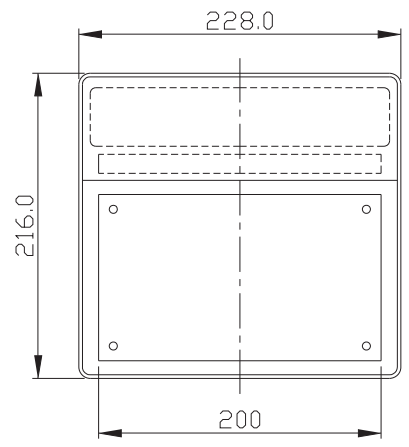

G15XX, TYPE C SERIES

PRO-DESK ENCLOSURE, G1507

PRODUCT INFORMATION

MATERIAL:

- High impact ABS UL94-HB.

FEATURES:

- Modern and styling design.
- Top and bottom design with aluminum front panel which is convenient for machining.
- One plastic panel at the rear of case for cable grommets and plug entry.
- 4 PCS of rubber feet are included.

ITEM No.	COLOR	EXTERNAL DIMENSION(MM)
G1507	Light Gray	228 X 216 X 126/50

G1507

Bottom part inside view

Back view