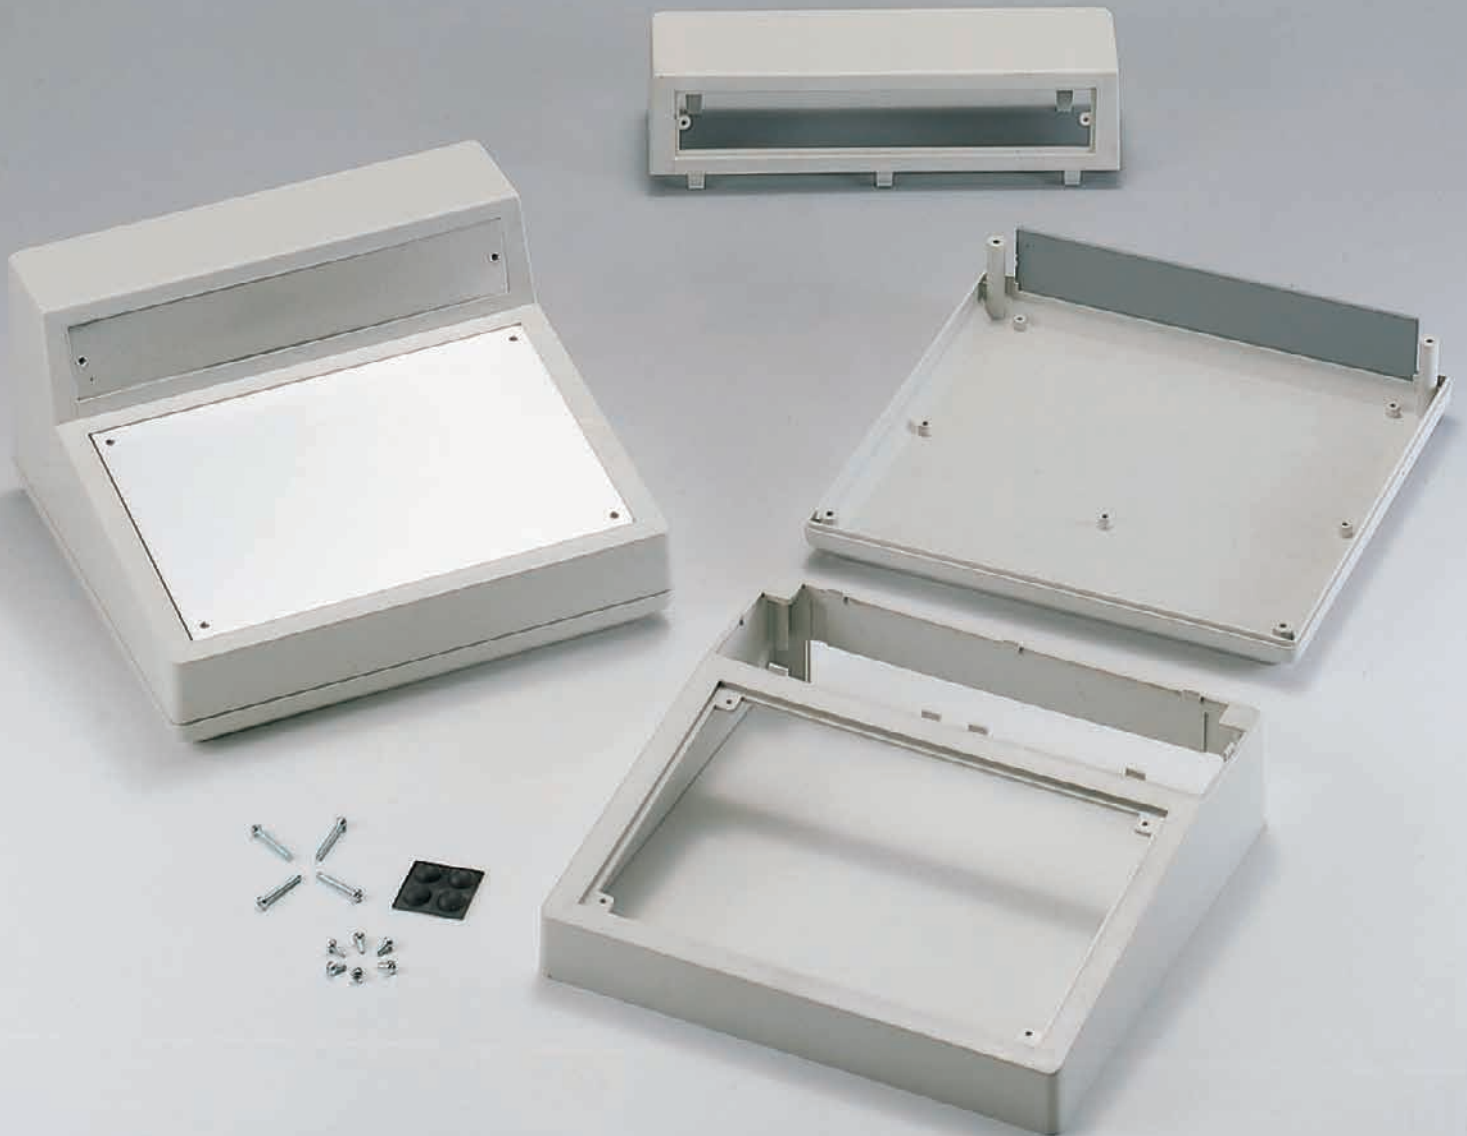

G15XX, TYPE C SERIES

PRO-DESK ENCLOSURE, G1507

PRODUCT INFORMATION

MATERIAL:

- High impact ABS UL94-HB.

FEATURES:

- Modern and styling design.
- Top and bottom design with aluminum front panel which is convenient for machining.
- One plastic panel at the rear of case for cable grommets and plug entry.
- 4 PCS of rubber feet are included.

ITEM No.	COLOR	EXTERNAL DIMENSION(MM)
G1507	Light Gray	228 X 216 X 126/50

G1507

Bottom part inside view

Back view