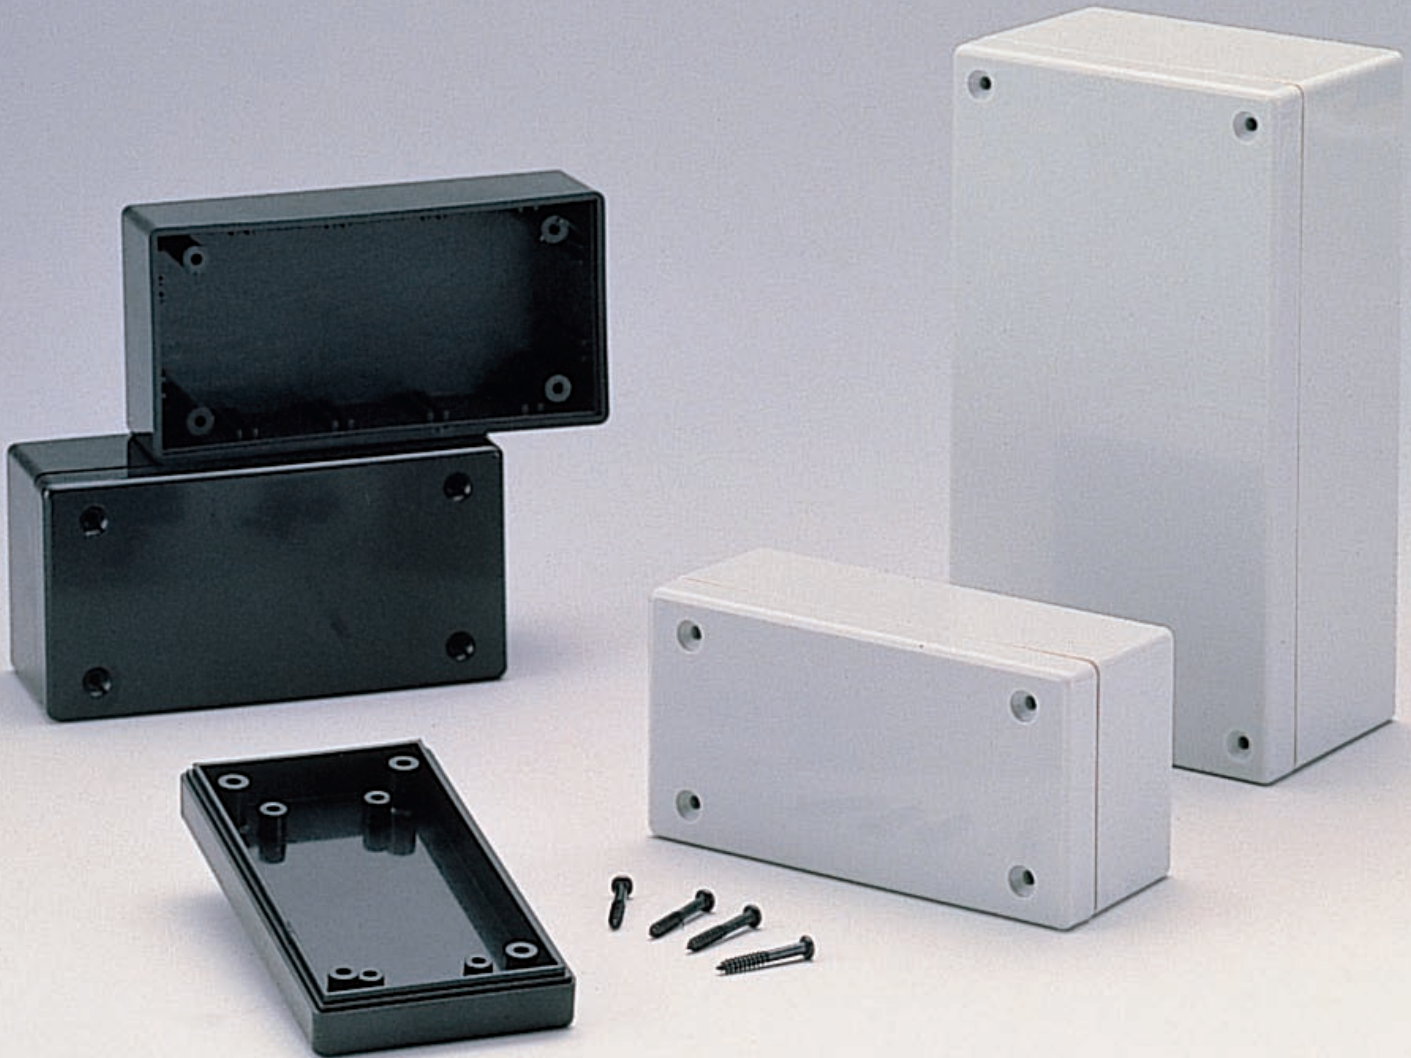

G10XX, TYPE D SERIES

UTILITY BOXES

PRODUCT INFORMATION

MATERIAL: High impact ABS UL94-HB, black and grey.

FEATURES:

- Card guides spaced at 20mm centers allow flexibility of components placement or creation of compartments for potting. Guides accept 1.6mm thick cards.

ITEM No.	COLOR	EXTERNAL DIMENSION (MM)
G1068G	Grey	95 x 48 x 38
G1068B	Black	95 x 48 x 38
G1098G	Grey	135 x 75 x 50
G1098B	Black	135 x 75 x 50

G1068

G1098