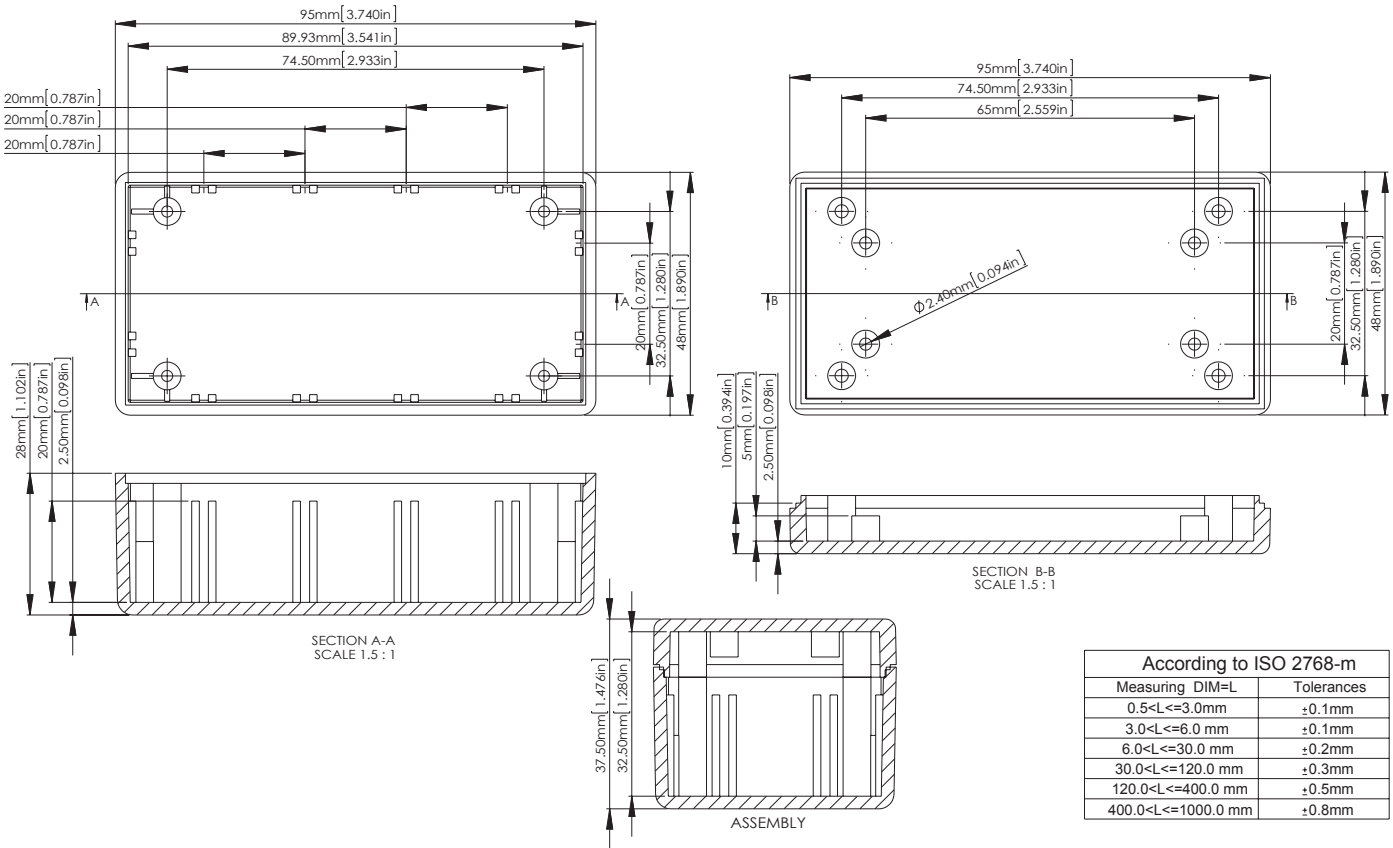

G10XX, TYPE D SERIES

UTILITY BOXES

PRODUCT INFORMATION

MATERIAL: High impact ABS UL94-HB, black and grey.

FEATURES:

- Card guides spaced at 20mm centers allow flexibility of components placement or creation of compartments for potting. Guides accept 1.6mm thick cards.

ITEM No.	COLOR	EXTERNAL DIMENSION (MM)
G1068G	Grey	95 x 48 x 38
G1068B	Black	95 x 48 x 38
G1098G	Grey	135 x 75 x 50
G1098B	Black	135 x 75 x 50

G1068

G1098