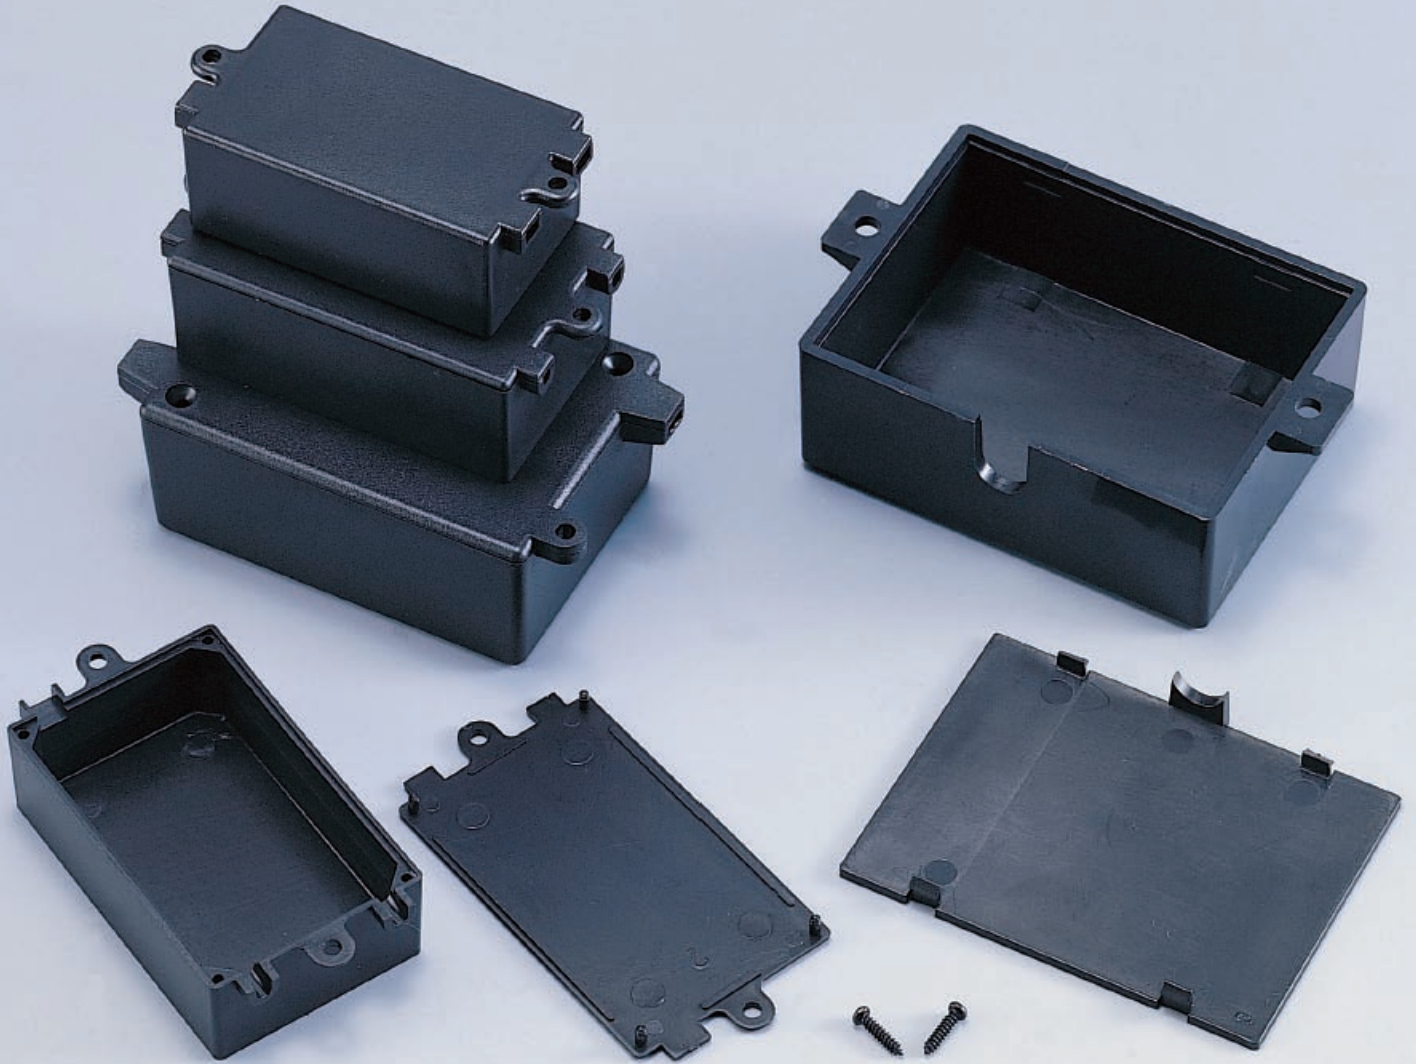

G10XX, TYPE A SERIES

UTILITY BOX

PRODUCT INFORMATION

MATERIAL:

- High-impact ABS UL94-HB plastic, black.

FEATURES:

- With close-fitting interlocking Lid.
- With external mounting brackets.
- With cable outlets.

ITEM No.	EXTERNAL DIMENSION(MM)
G1011	65 x 38 x 22
G1013	65 x 38 x 27
G1015	72 x 44 x 22
G1017	72 x 44 x 27
G1018	88 x 68 x 32.7
G1019	82 x 57 x 33

G1011,G1015,G1017

PART NO.	A	B	C	D	E	F	G	H	I	J	K	L	M	N	O	P
G1011	65.0	38.0	72.6	65.0	38.0	60.5	33.5	25.4	52.5	20.0	18.2	81.0	72.6	19.0	38.0	21.6
G1015	72.0	44.0	80.0	72.0	44.0	67.5	39.5	31.3	59.0	20.0	18.2	88.4	80.0	22.0	44.0	21.6
G1017	72.0	44.0	80.0	72.0	44.0	67.5	39.5	31.3	59.0	25.0	23.2	88.4	80.0	22.0	44.0	26.6

G1013

TOLERANCES: +/- 0.30mm

G1018

*BLACK PLASTIC BOX WITH WALL MOUNTING BRACKET AND ONE HOLE FOR CABLE OUTLET.
DIMENSION IN (mm)

STOCK NO.	LENGTH	WIDTH	HEIGHT
G1018	88.0	68.0	32.7

G1019