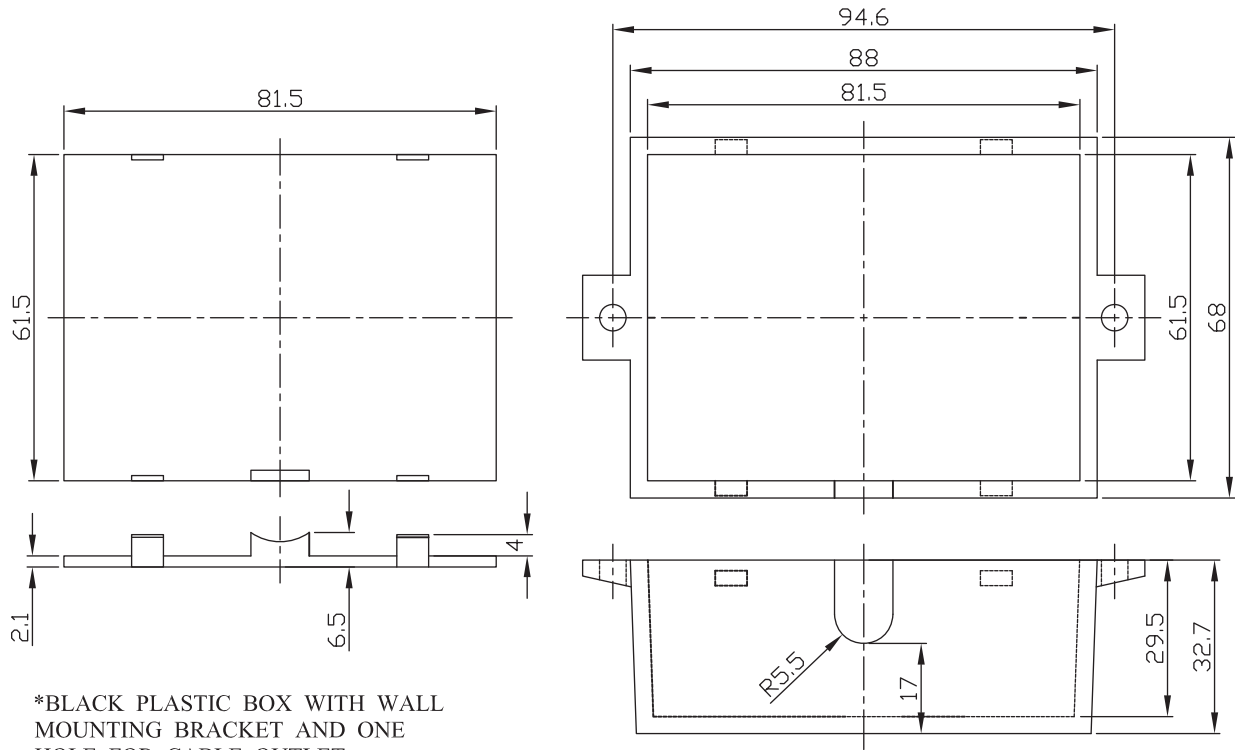

ITEM No.	EXTERNAL DIMENSION(MM)
G1011	65 x 38 x 22
G1013	65 x 38 x 27
G1015	72 x 44 x 22
G1017	72 x 44 x 27
G1018	88 x 68 x 32.7
G1019	82 x 57 x 33

G1011,G1015,G1017

PART NO.	A	B	C	D	E	F	G	H	I	J	K	L	M	N	O	P
G1011	65.0	38.0	72.6	65.0	38.0	60.5	33.5	25.4	52.5	20.0	18.2	81.0	72.6	19.0	38.0	21.6
G1015	72.0	44.0	80.0	72.0	44.0	67.5	39.5	31.3	59.0	20.0	18.2	88.4	80.0	22.0	44.0	21.6
G1017	72.0	44.0	80.0	72.0	44.0	67.5	39.5	31.3	59.0	25.0	23.2	88.4	80.0	22.0	44.0	26.6

G1013

TOLERANCES: +/- 0.30mm

G1018

*BLACK PLASTIC BOX WITH WALL MOUNTING BRACKET AND ONE HOLE FOR CABLE OUTLET.
DIMENSION IN (mm)

STOCK NO.	LENGTH	WIDTH	HEIGHT
G1018	88.0	68.0	32.7

G1019