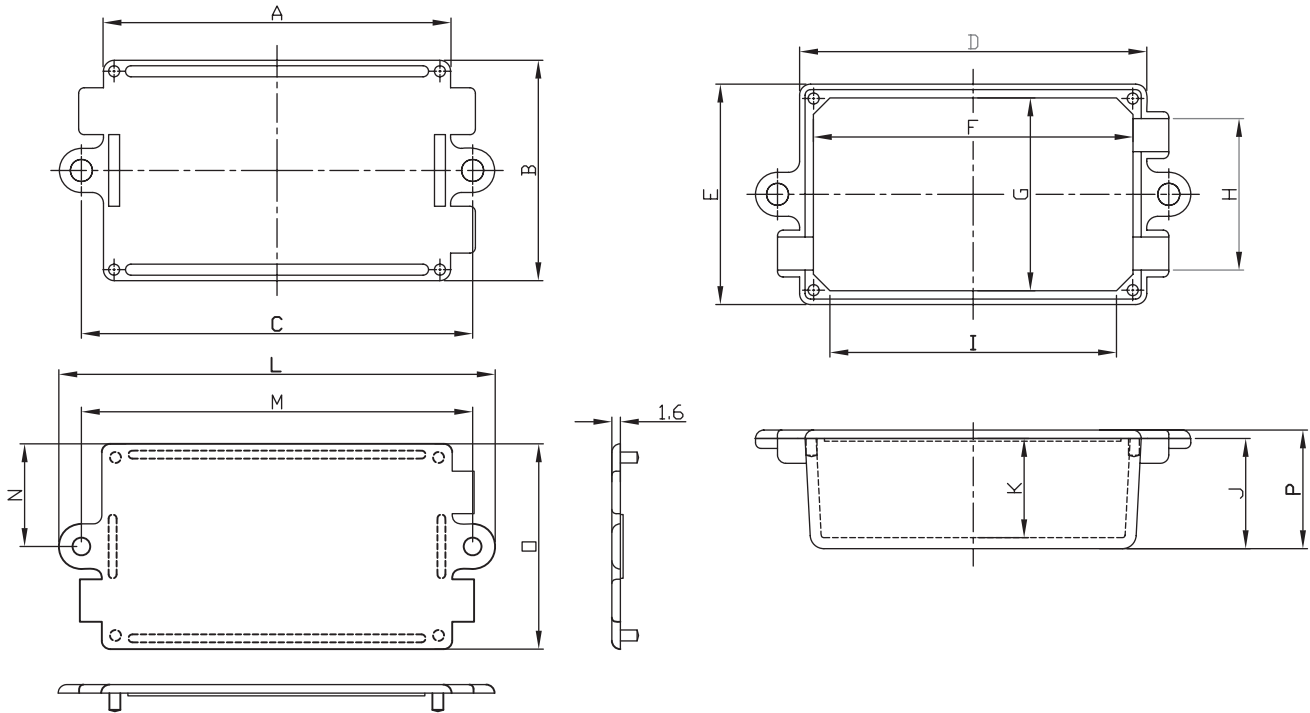

G10XX, TYPE A SERIES

UTILITY BOX

PRODUCT INFORMATION

MATERIAL:

- High-impact ABS UL94-HB plastic, black.

FEATURES:

- With close-fitting interlocking Lid.
- With external mounting brackets.
- With cable outlets.

ITEM No.	EXTERNAL DIMENSION(MM)
G1011	65 x 38 x 22
G1013	65 x 38 x 27
G1015	72 x 44 x 22
G1017	72 x 44 x 27
G1018	88 x 68 x 32.7
G1019	82 x 57 x 33

G1011,G1015,G1017

PART NO.	A	B	C	D	E	F	G	H	I	J	K	L	M	N	O	P
G1011	65.0	38.0	72.6	65.0	38.0	60.5	33.5	25.4	52.5	20.0	18.2	81.0	72.6	19.0	38.0	21.6
G1015	72.0	44.0	80.0	72.0	44.0	67.5	39.5	31.3	59.0	20.0	18.2	88.4	80.0	22.0	44.0	21.6
G1017	72.0	44.0	80.0	72.0	44.0	67.5	39.5	31.3	59.0	25.0	23.2	88.4	80.0	22.0	44.0	26.6

G1013

TOLERANCES: +/- 0.30mm

G1018

*BLACK PLASTIC BOX WITH WALL MOUNTING BRACKET AND ONE HOLE FOR CABLE OUTLET.
DIMENSION IN (mm)

STOCK NO.	LENGTH	WIDTH	HEIGHT
G1018	88.0	68.0	32.7

G1019