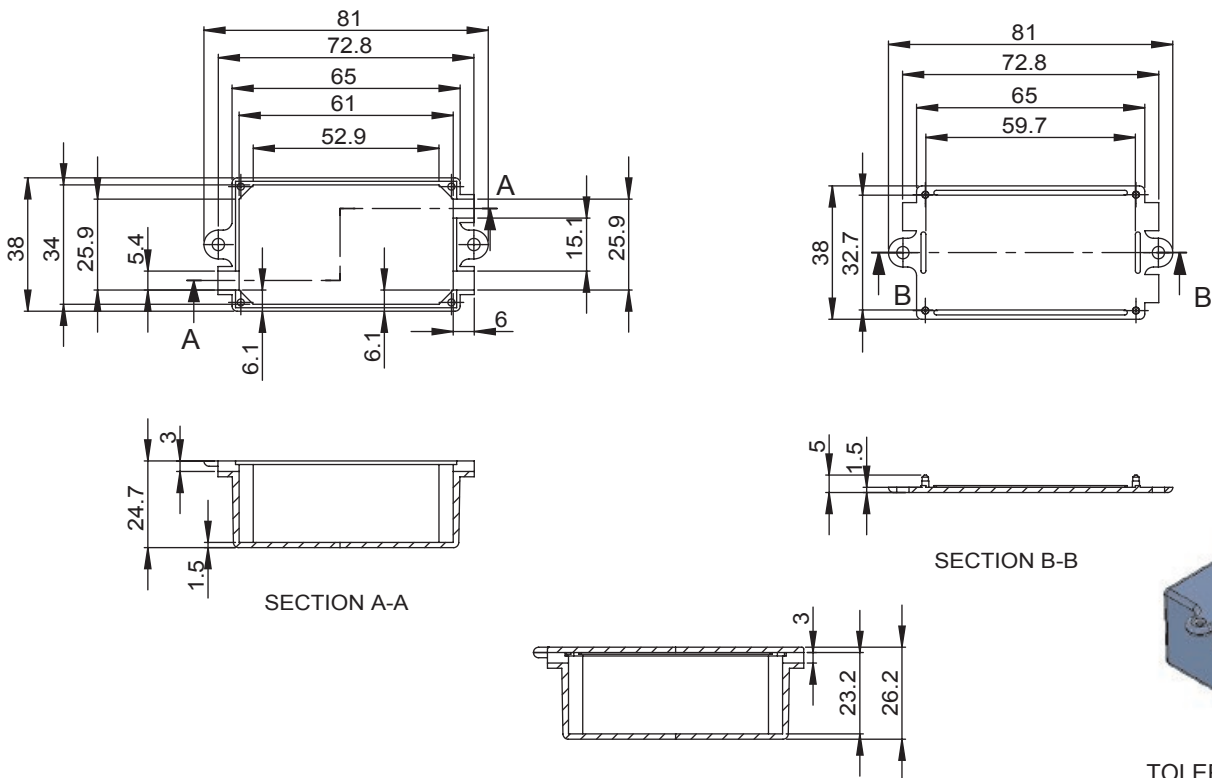

G10XX, TYPE A SERIES

UTILITY BOX

PRODUCT INFORMATION

MATERIAL:

- High-impact ABS UL94-HB plastic, black.

FEATURES:

- With close-fitting interlocking Lid.
- With external mounting brackets.
- With cable outlets.

ITEM No.	EXTERNAL DIMENSION(MM)
G1011	65 x 38 x 22
G1013	65 x 38 x 27
G1015	72 x 44 x 22
G1017	72 x 44 x 27
G1018	88 x 68 x 32.7
G1019	82 x 57 x 33

G1011,G1015,G1017

PART NO.	A	B	C	D	E	F	G	H	I	J	K	L	M	N	O	P
G1011	65.0	38.0	72.6	65.0	38.0	60.5	33.5	25.4	52.5	20.0	18.2	81.0	72.6	19.0	38.0	21.6
G1015	72.0	44.0	80.0	72.0	44.0	67.5	39.5	31.3	59.0	20.0	18.2	88.4	80.0	22.0	44.0	21.6
G1017	72.0	44.0	80.0	72.0	44.0	67.5	39.5	31.3	59.0	25.0	23.2	88.4	80.0	22.0	44.0	26.6

G1013

TOLERANCES: +/- 0.30mm

G1018

*BLACK PLASTIC BOX WITH WALL MOUNTING BRACKET AND ONE HOLE FOR CABLE OUTLET.
DIMENSION IN (mm)

STOCK NO.	LENGTH	WIDTH	HEIGHT
G1018	88.0	68.0	32.7

G1019